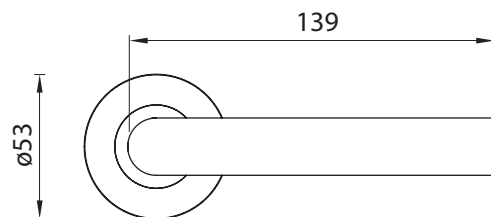

GK - LUCIA PROFESSIONAL - R

BEZ ROZETY

OVERTE
CENU